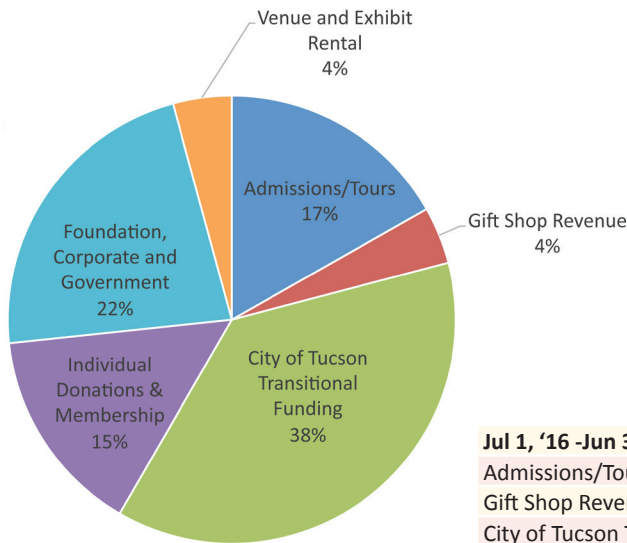

## 2016-2017 REVENUE

2015-2016 REVENUE  
Total: \$130,544

(For comparison)

Jul 1, '16 - Jun 30, 17	REVENUE
Admissions/Tours	\$22,409
Gift Shop Revenue	\$5,500
City of Tucson Transitional Funding	\$50,000
Individual Donations & Membership	\$20,002
Foundation, Corporate and Government	\$29,962
Venue and Exhibit Rental	\$5,656
<b>TOTAL</b>	<b>\$133,529</b>