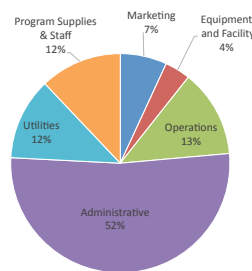

## 2016-2017 REVENUE

2015-2016 REVENUE  
Total: \$130,544

(For comparison)

Jul 1, '16 - Jun 30, 17	REVENUE
Admissions/Tours	\$22,409
Gift Shop Revenue	\$5,500
City of Tucson Transitional Funding	\$50,000
Individual Donations & Membership	\$20,002
Foundation, Corporate and Government	\$29,962
Venue and Exhibit Rental	\$5,656
<b>TOTAL</b>	<b>\$133,529</b>

## 2016-2017 EXPENSES

2015-2016 EXPENSES  
Total: \$104,268

(For comparison)

Jul 1, '16 - Jun 30, 17	EXPENSES
Marketing	\$10,895
Equipment and Facility	\$4,494
Operations	\$19,883
Administrative	\$57,516
Utilities	\$10,171
Program Supplies & Program Staff	\$32,430
<b>TOTAL</b>	<b>\$135,389</b>