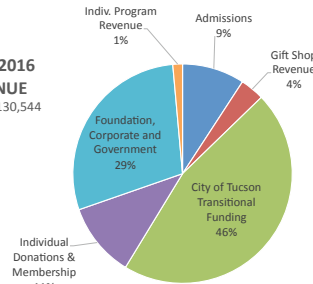

## 2016-2017 REVENUE

2015-2016 REVENUE  
Total: \$130,544

(For comparison)

Jul 1, '16 - Jun 30, 17	REVENUE
Admissions/Tours	\$22,409
Gift Shop Revenue	\$5,500
City of Tucson Transitional Funding	\$50,000
Individual Donations & Membership	\$20,002
Foundation, Corporate and Government	\$29,962
Venue and Exhibit Rental	\$5,656
<b>TOTAL</b>	<b>\$133,529</b>