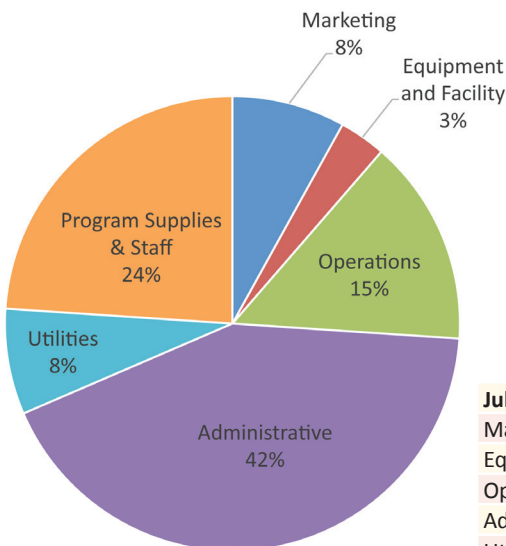

## 2016-2017 REVENUE

2015-2016 REVENUE  
Total: \$130,544

(For comparison)

Jul 1, '16 - Jun 30, 17	REVENUE
Admissions/Tours	\$22,409
Gift Shop Revenue	\$5,500
City of Tucson Transitional Funding	\$50,000
Individual Donations & Membership	\$20,002
Foundation, Corporate and Government	\$29,962
Venue and Exhibit Rental	\$5,656
<b>TOTAL</b>	<b>\$133,529</b>

## 2016-2017 EXPENSES

2015-2016 EXPENSES  
Total: \$104,268

(For comparison)

Jul 1, '16 - Jun 30, 17	EXPENSES
Marketing	\$10,895
Equipment and Facility	\$4,494
Operations	\$19,883
Administrative	\$57,516
Utilities	\$10,171
Program Supplies & Program Staff	\$32,430
<b>TOTAL</b>	<b>\$135,389</b>